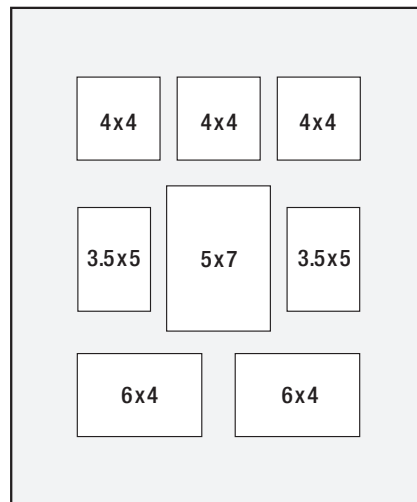

# Collage Mats

All Collage Mats are centered. All styles are available in white.

11x14

11x14

11x14

14x14

16x20

16x20

16x20

16x20

16x20

20x24

20x24