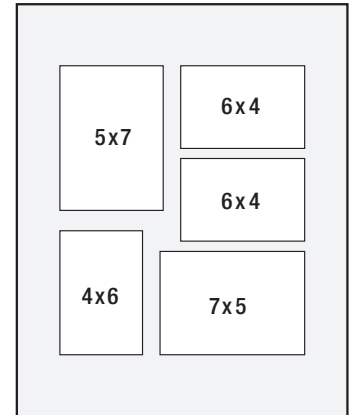

# Collage Mats

All Collage Mats are centered. All styles are available in white.

11x14

11x14

11x14

14x14

16x20

16x20

16x20

16x20

16x20

20x24

20x24