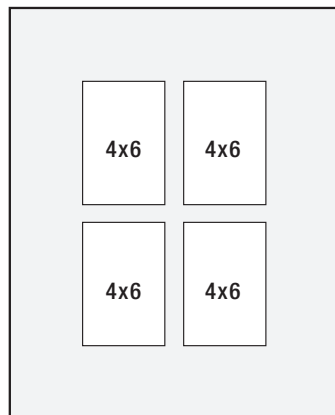

# Collage Mats

All Collage Mats are centered. All styles are available in white.

11x14

11x14

11x14

14x14

16x20

16x20

16x20

16x20

16x20

20x24

20x24