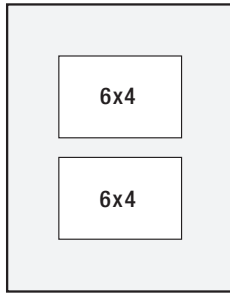

# Collage Mats

All Collage Mats are centered. All styles are available in white.

11x14

11x14

11x14

14x14

16x20

16x20

16x20

16x20

16x20

20x24

20x24