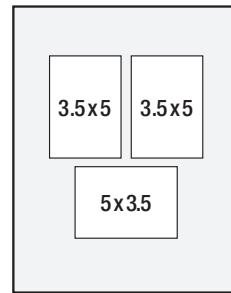

# Collage Mats

All Collage Mats are centered. All styles are available in white.

11x14

11x14

11x14

14x14

16x20

16x20

16x20

16x20

16x20

20x24

20x24